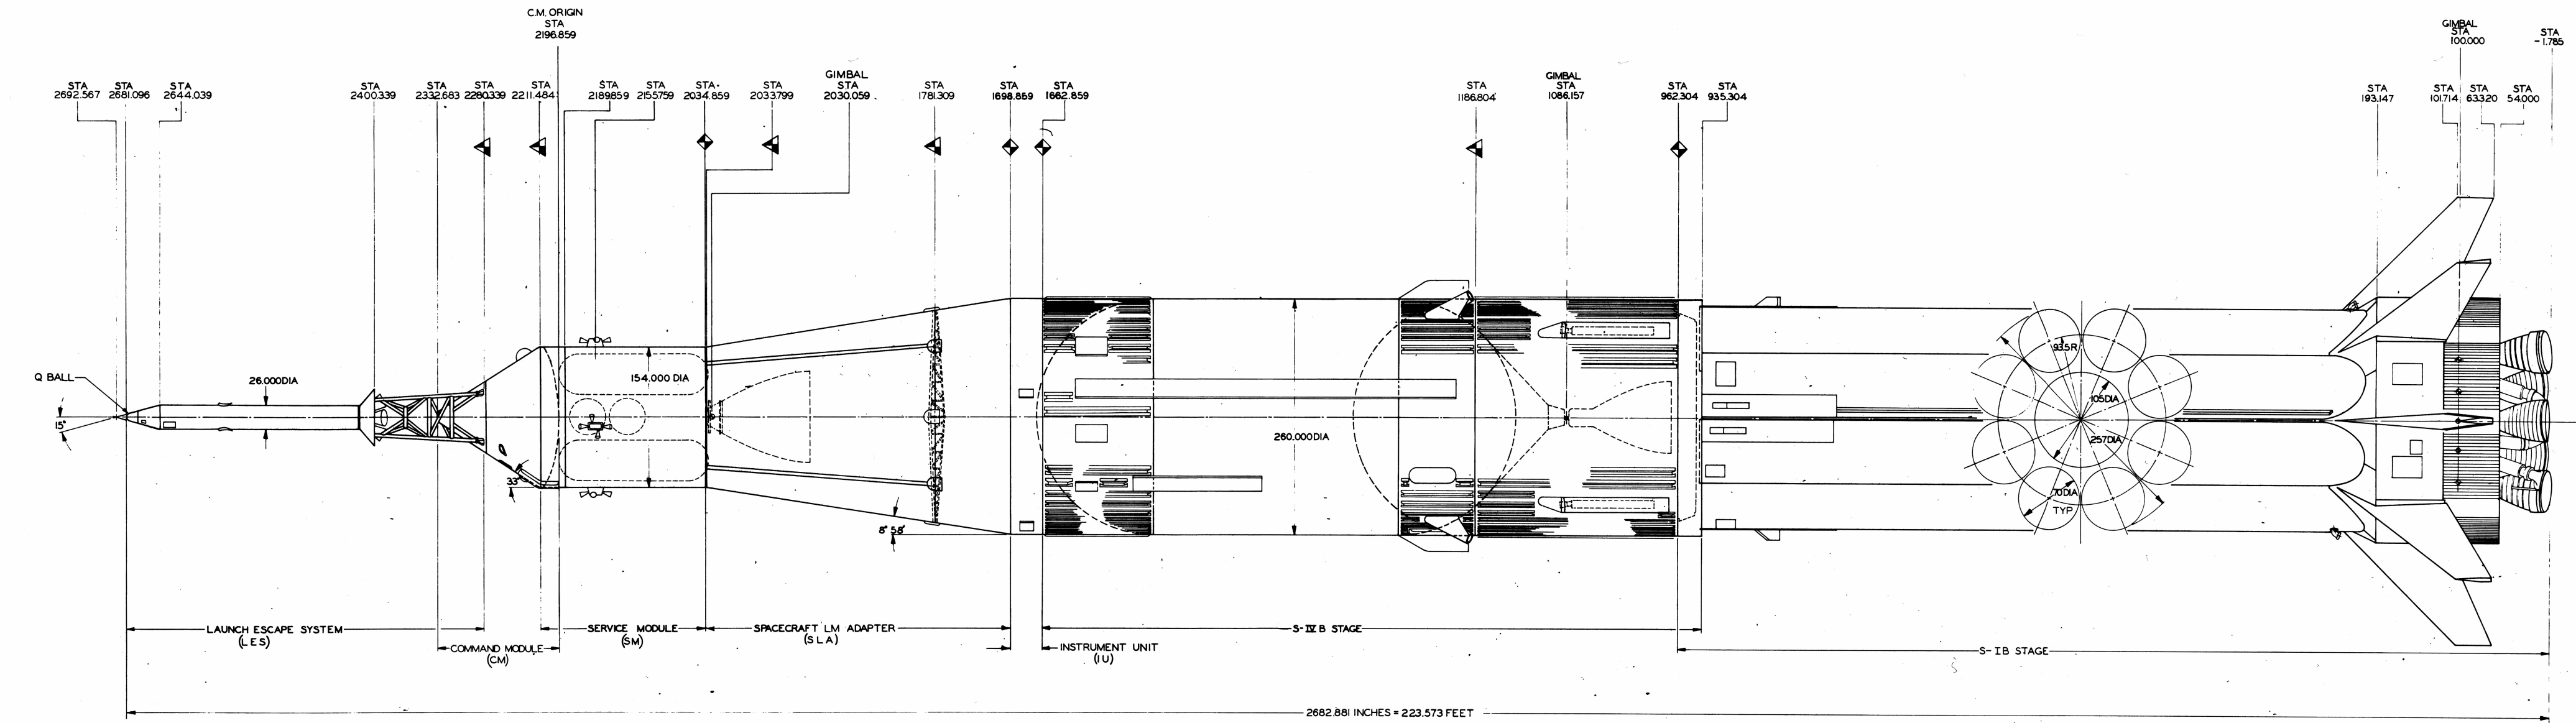

10 9 8 7 6 5 4 3 2

REV.	NO.	DESCRIPTION	DATE
A	1	REVISED RELATED DRAWING LIST	
B	1	REPLACES LM WITH FINES LM CHILL DOWN FINING MOD	
C	1	REVISED NOMENCLATURE FOR REV. FINING	

RELATED DRAWINGS	TITLES
60000207	TITLES
60000201	VEHICLE CONFIGURATION
60000202	VEHICLE INBOARD PROFILE
60000203	VEHICLE TO GSE INFORMATION
60000204	VEHICLE ACCESS PROVISIONS
60000205	VEHICLE ANTENNA ARRANGEMENT
60000206	VEHICLE HANDLING & TRANS
60000207	S-IB STAGE ASSY LAYOUT
60000208	S-IB STAGE ASSY LAYOUT
60000209	IU ASSEMBLY LAYOUT
60000210	PAYLOAD ASSEMBLY LAYOUT
60000211	S-IB STAGE HAZARDOUS MATERIAL
60000212	S-IB STAGE HAZARDOUS MATERIAL
60000213	PAYLOAD HAZARDOUS MATERIAL

PREPARED FOR THE LAYOUT AND PACKAGING SECTION R-P&VE-VSL

REFERENCE INFORMATION FOR AS 207

APOLLO-SATURN VEHICLE CONFIGURATION

AS-207

60000721

MOD 26

60000721

60000721