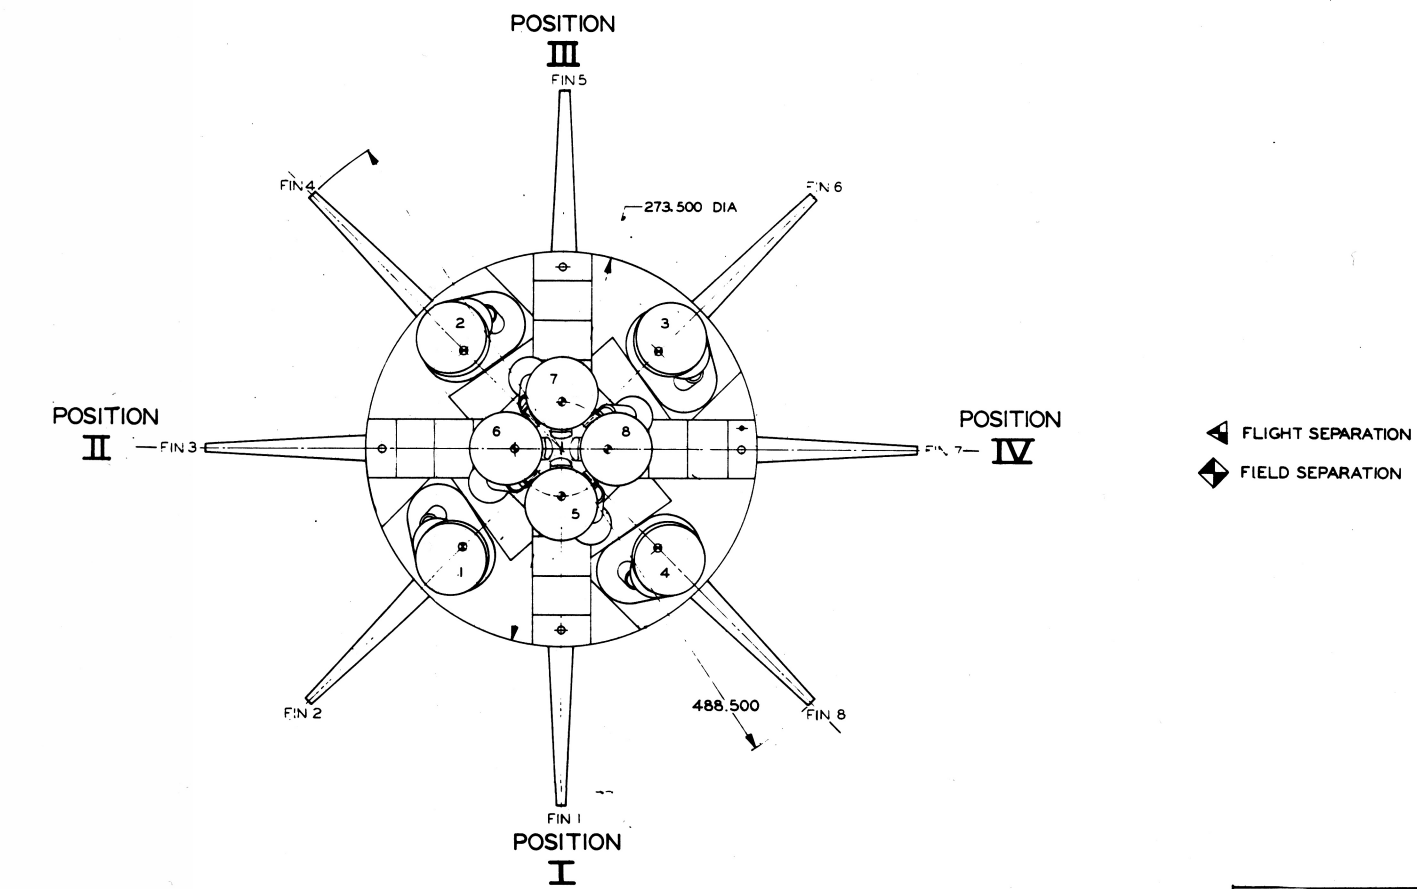

10 9 8 7 6 5 4 3 2

REV.	NO.	DESCRIPTION	DATE
A	1	REVISED RELATED DRAWING LIST	
B	1	REPLACES LM WITH FINES LM CHILL DOWN FINING MOD	
C	1	REVISED NOMENCLATURE FOR REV. FINING	

RELATED DRAWINGS	TITLES
60000207	TITLES
60000201	VEHICLE CONFIGURATION
60000202	VEHICLE INBOARD PROFILE
60000203	VEHICLE TO GSE INFORMATION
60000204	VEHICLE ACCESS PROVISIONS
60000205	VEHICLE ANTENNA ARRANGEMENT
60000206	VEHICLE HANDLING & TRANS
60000207	S-IB STAGE ASSY LAYOUT
60000208	S-IB STAGE ASSY LAYOUT
60000209	IU ASSEMBLY LAYOUT
60000210	PAYLOAD ASSEMBLY LAYOUT
60000211	S-IB STAGE HAZARDOUS MATERIAL
60000212	S-IB STAGE HAZARDOUS MATERIAL
60000213	PAYLOAD HAZARDOUS MATERIAL

PREPARED FOR THE LAYOUT AND PACKAGING SECTION R-P&VE-VSL

REFERENCE INFORMATION FOR AS 207

APOLLO-SATURN VEHICLE CONFIGURATION

AS-207

60000721

MOD 26

60000721

60000721